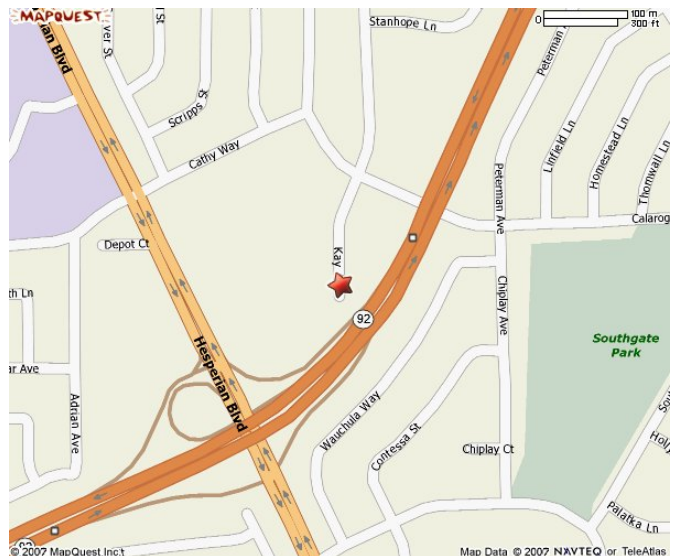

# Directions to the Eden Area ROP

## Directions & Map

FYI for those of you who may mapquest the Eden Area ROP the directions will direct you to the front of the ROP building which does not have a parking lot. In order to get to our parking lot you will need to do the following:

When you are Hesperian Blvd. you will turn onto Cathy Way (it does not matter what direction you are coming from you can only turn one way onto Cathy because the opposite side is Depot Rd). Then you will turn right onto Calaroga and another right onto Kay Avenue. Kay Avenue will come to a dead end and that will take you to the entrance of our parking lot.

Map of the Eden Area ROP location

Map of Eden Area ROP PARKING LOT location

The directions provided will be from the following areas:

Oakland/Berkeley  
Livermore/Dublin

San Jose