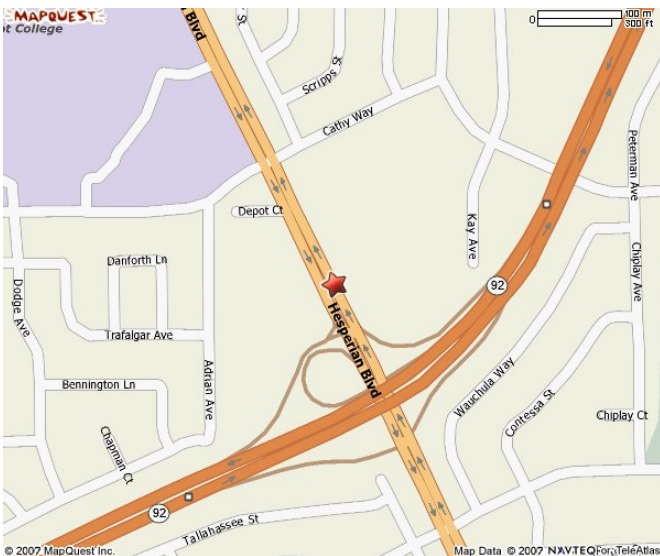

# Directions to the Eden Area ROP

## Directions & Map

FYI for those of you who may mapquest the Eden Area ROP the directions will direct you to the front of the ROP building which does not have a parking lot. In order to get to our parking lot you will need to do the following:

When you are Hesperian Blvd. you will turn onto Cathy Way (it does not matter what direction you are coming from you can only turn one way onto Cathy because the opposite side is Depot Rd). Then you will turn right onto Calaroga and another right onto Kay Avenue. Kay Avenue will come to a dead end and that will take you to the entrance of our parking lot.

Map of the Eden Area ROP location

Map of Eden Area ROP PARKING LOT location

The directions provided will be from the following areas:

Oakland/Berkeley  
Livermore/Dublin

San Jose